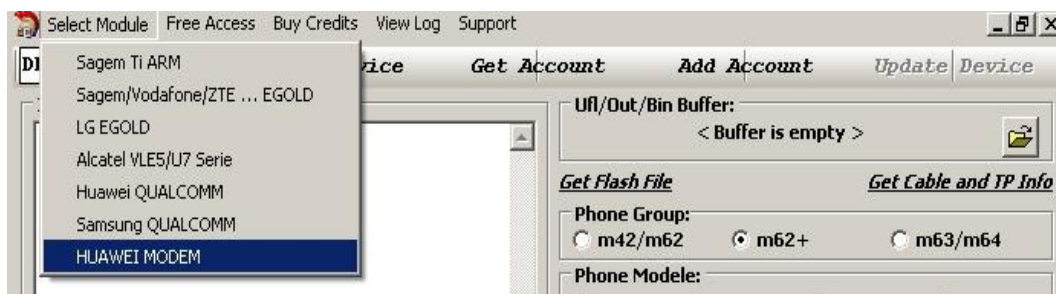

Huawei modems unlocking code calculation by IMEI

1. Run latest SMTi exe
2. Click >select module< button and select >HUAWEI MODEM<

3. Write IMEI number and model to >MODEM DATA< section

MODEM DATA:

IMEI:

MODELE:

4. Click >Get Code< button and wait a few seconds for unlocking code.
5. Enter the code in the window exe for the modem and make acceptance.

Manual how to get credits after payment by PAYPAL or Credit Cards :

1. Click Buy Credits button
  2. Click Buy Now button and you see on your web browser official online shop for SMTi Box.
  3. Select the appropriate number of credits 5,10,15,20,25,50 or 100 and make payment online via PayPal or credit card
  4. Click Paypal Get Credit button on SMTi exe .
  5. Enter the data obtained by making a payment .
2. NOTE : Typing e-mail address must be the same as e-mail address with PayPal
6. Click Get Packet by e-mail button . At the email address you will receive a file with the credits